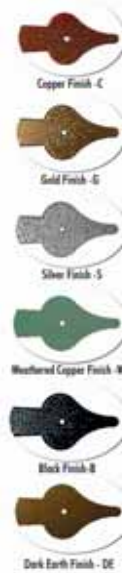

KNOCKERS, RING PULLS, AND DECORATIVE LATCH KITS

7" Lion Head Knocker - Black or Brass

5" Long Knocker; "S" Style - Brass Only

6" Knocker; LIS Style - Black Iron

4" Ring Pull; Twisted Iron

3 1/2" Ring Pull w/ 5" x 3" base Traditional style - Iron

10" Door Latch; LIS Style

8" Door Latch w/ 3 1/2" Ring; Traditional

All items are available in six decorator colors!

PART#	DESCRIPTION	UNIT
300-70050	7" Lion Head Knocker Kit; Black Iron	ea.
300-70051	7" Lion Head Knocker; Brass Finish	ea.
300-70055	6" Carriage Knocker Kit; LIS Style - Black Iron	ea.
300-70060	5" Brass Finish Knocker; "S" Style	ea.
300-70401	8" Door Latch Dummy Set; Traditional Forged Black Iron	ea.
300-70405	3 1/2" Traditional Ring Pull; Forged Black Iron	ea.
300-70431	10" Door Latch Dummy Set; LIS Style w/ Twisted Iron Ring	ea.
300-70435	4" Twisted Ring Pull; Forged Iron Black	ea.

Americana Series

BLACK POWDER COATED STAMPED STEEL ✦ CRINKLE TEXTURE FINISH

HINGES

All items are available in six decorator colors! See our Elegance & Rustic lines for more options.

PART#	DESCRIPTION	UNIT
300-71216	16" Decorative Black Spear End Hinge Stamped Steel	ea.
300-71218	18" Decorative Black Spear End Hinge Stamped Steel	ea.
300-71224	24" Decorative Black Spear End Hinge Stamped Steel	ea.
300-71230	30" Decorative Black Spear End Hinge Stamped Steel	ea.
300-71316	16" Decorative Black Bean End Hinge Stamped Steel	ea.

LIFT & PULL HANDLES

- STAMPED STEEL
- BLACK POWDER COATED
- CRINKLE TEXTURE FINISH

PART#	DESCRIPTION	UNIT
300-71100	11 1/4" Black Pull Handle - Stamped Steel Spear End	ea.
300-71105	9 5/8" Narrow Black Pull Handle - Stamped Steel Spear End	ea.
300-71110	8 3/4" Black Lift Handle - Stamped Steel Spear End	ea.
300-71115	9" Black Pull Handle - Stamped Steel Colonial Bean End	ea.